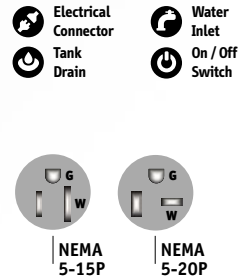

Water Specification

Water Inlet 1/4" Male Flare Fitting	Minimum Flow Rate 1 gpm [3.8 lpm]	Water Pressure 20-75 psig [138-517 kPa]

Electrical Configuration

Configuration Code	Heater Configuration	Voltage	Phase	Wires	KW	Electrical Connection	Max Amp Draw	Enclosure	Tank
US / CANADA									
T2121V01	120V / 1370 W	100-120	1	2+G	1.11-1.60	NEMA 5-15P⁽¹⁾	11.1-13.3	33 3/4" High	13" High
T2121V02	120V / 1680 W	100-120	1	2+G	1.3-1.8	NEMA 5-15P⁽¹⁾	12.3-14.7	9" Wide	6" Wide
T2121V03	120V / 1680 W	100-120	1	2+G	1.3-1.8	NEMA 5-20P⁽¹⁾	12.3-14.7	20 1/2" Deep	Cylinder

(1) Sold with factory cord & plug.

Measurements

Height 34" [86.4 cm]	Width 13 1/2" [34.3 cm]	Depth 19 1/2" [49.5 cm]	Empty Weight 35 lbs [15.9 kg]	Filled Weight 44 lbs [20.0 kg]	Shipping Weight 46 lbs [20.9 kg]