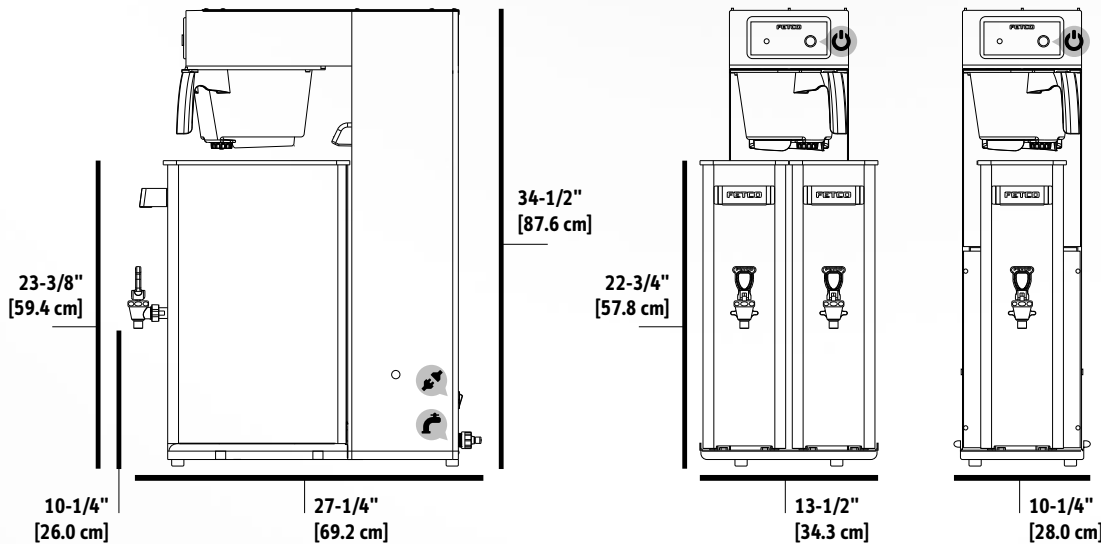

Solid Construction:

FETCO's reputation is second to none for precision craftsmanship and everlasting durability.

FETCO[®]
TRUSTED | RELIABLE | QUALITY

Water Specification

| | | |
|---|---|---|
| Water Inlet 1/4" Male Flare Fitting | Minimum Flow Rate 1 gpm [3.8 lpm] | Water Pressure 20-75 psig [138-517 kPa] |
|---|---|---|

(1) Sold with factory cord & plug.

Measurements

| | | | | | |
|--------------------------------|-----------------------------------|-----------------------------------|---|--|--|
| Height 34" [86.4 cm] | Width 13 1/2" [34.3 cm] | Depth 19 1/2" [49.5 cm] | Empty Weight 35 lbs [15.9 kg] | Filled Weight 44 lbs [20.0 kg] | Shipping Weight 46 lbs [20.9 kg] |
|--------------------------------|-----------------------------------|-----------------------------------|---|--|--|

Compatible Dispensers

- #D064 3.5G Iced Tea Dispenser ITD-2135
- #D064W112 3.5G Iced Tea Dispenser with Iced Tea Color Graphic ITD-2135

Product Dimensions (HxWxD):
21 1/2" x 6 3/4" x 16 3/4" [54.6 x 17.1 x 42.5 cm]